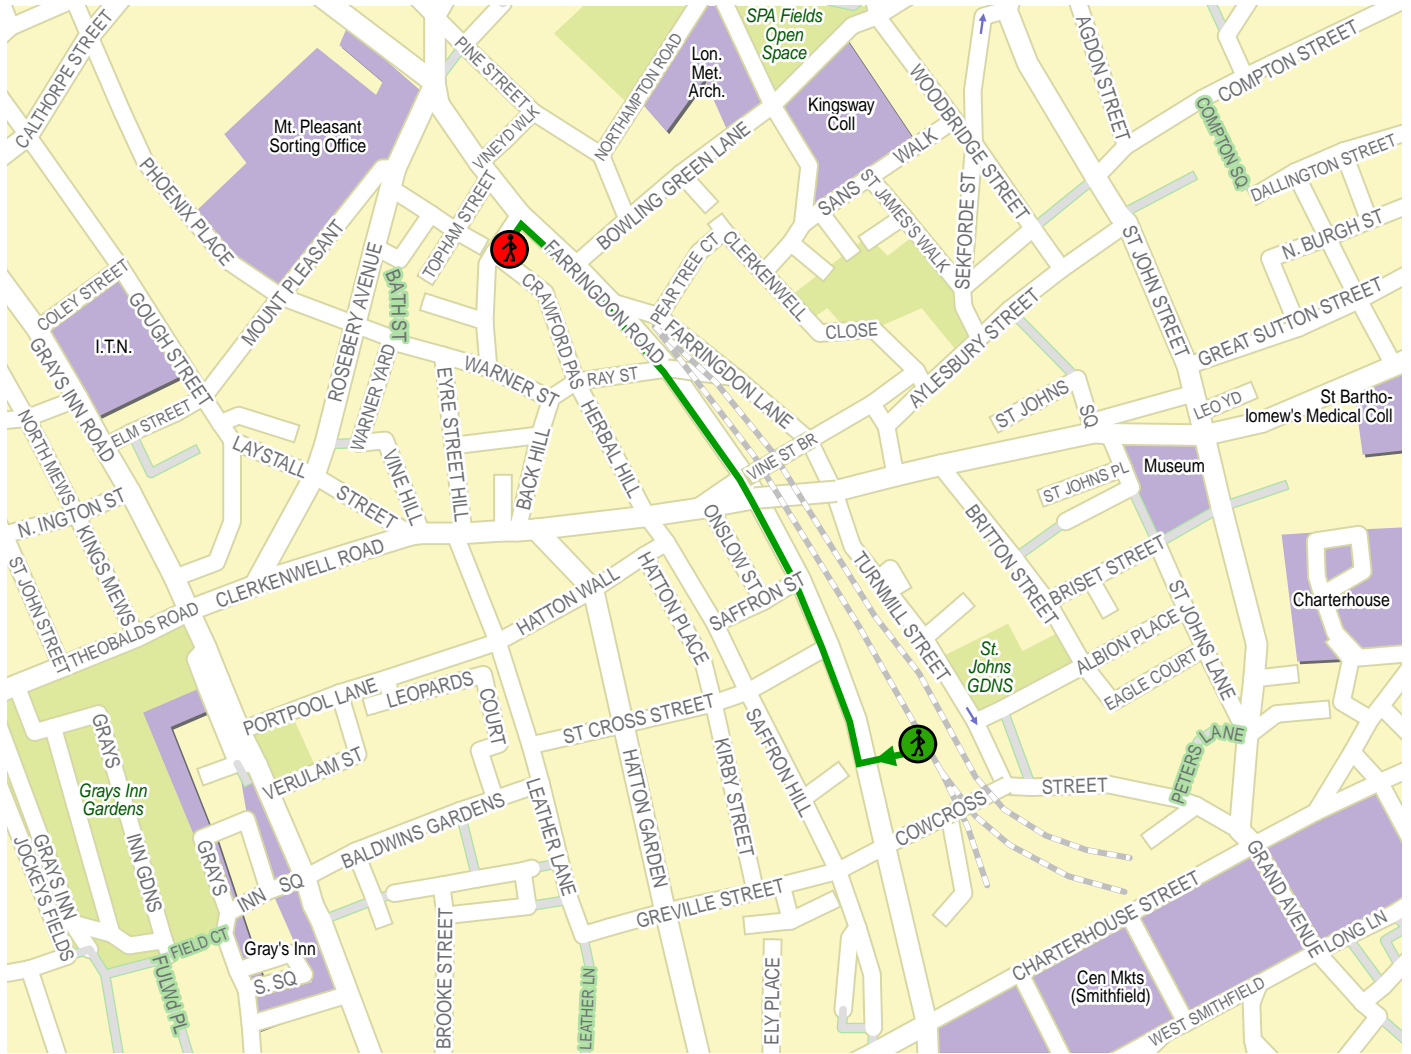

Suggested path from Farringdon to EC1R 3AD.

© 2006 NAVTEQ/PTV AG/Map&Guide

- Footpath
- Departure with walk
- Arrival with footpath

- | | | | | | |
|----|---------------------|-----------------|-------|--------|--|
| 1. | From Farringdon. | | | | |
| 2. | ↑ Straight Up | Farringdon Road | 500 m | 500 m | |
| 3. | ↙ Turn Left Into | Bakers Row | 30 m | 0.5 km | |
| 4. | Arrive at EC1R 3AD. | | | | |